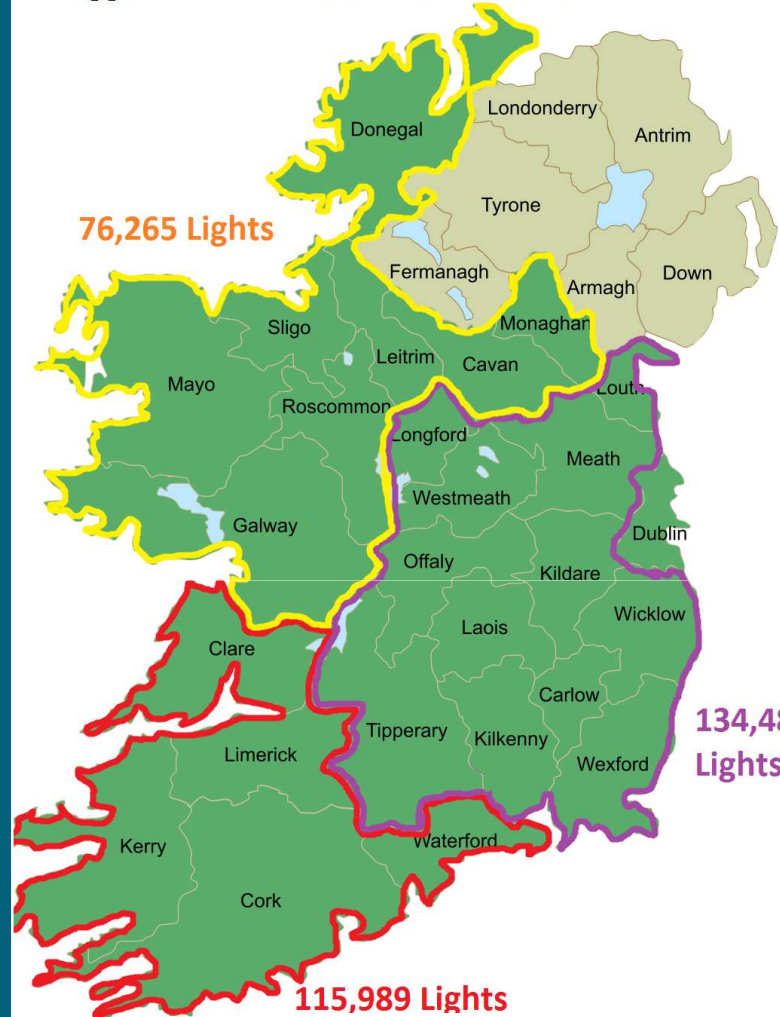

Public Lighting Project:

- Collaboration with DCCA, SEAI, HFA

Suggested LED Retrofit Contract Structure

81 GWh/Year of electricity saved (168 GWh TPER)

Total of **550,000 Tonnes** of CO2 saved

€414 million in costs saved to LA's (€212m after costs)

Full condition survey of PL asset to plan for Infrastructure upgrades

Significant contribution to current and future energy efficiency goals

An Roinn Tithíochta, Pleanála,
Pobail agus Rialtais Áitiúil
Department of Housing, Planning,
Community and Local Government

Roinn Cumarsáide, Gníomhaithe
ar son na hAeráide & Comhshaoil
Department of Communications,
Climate Action & Environment