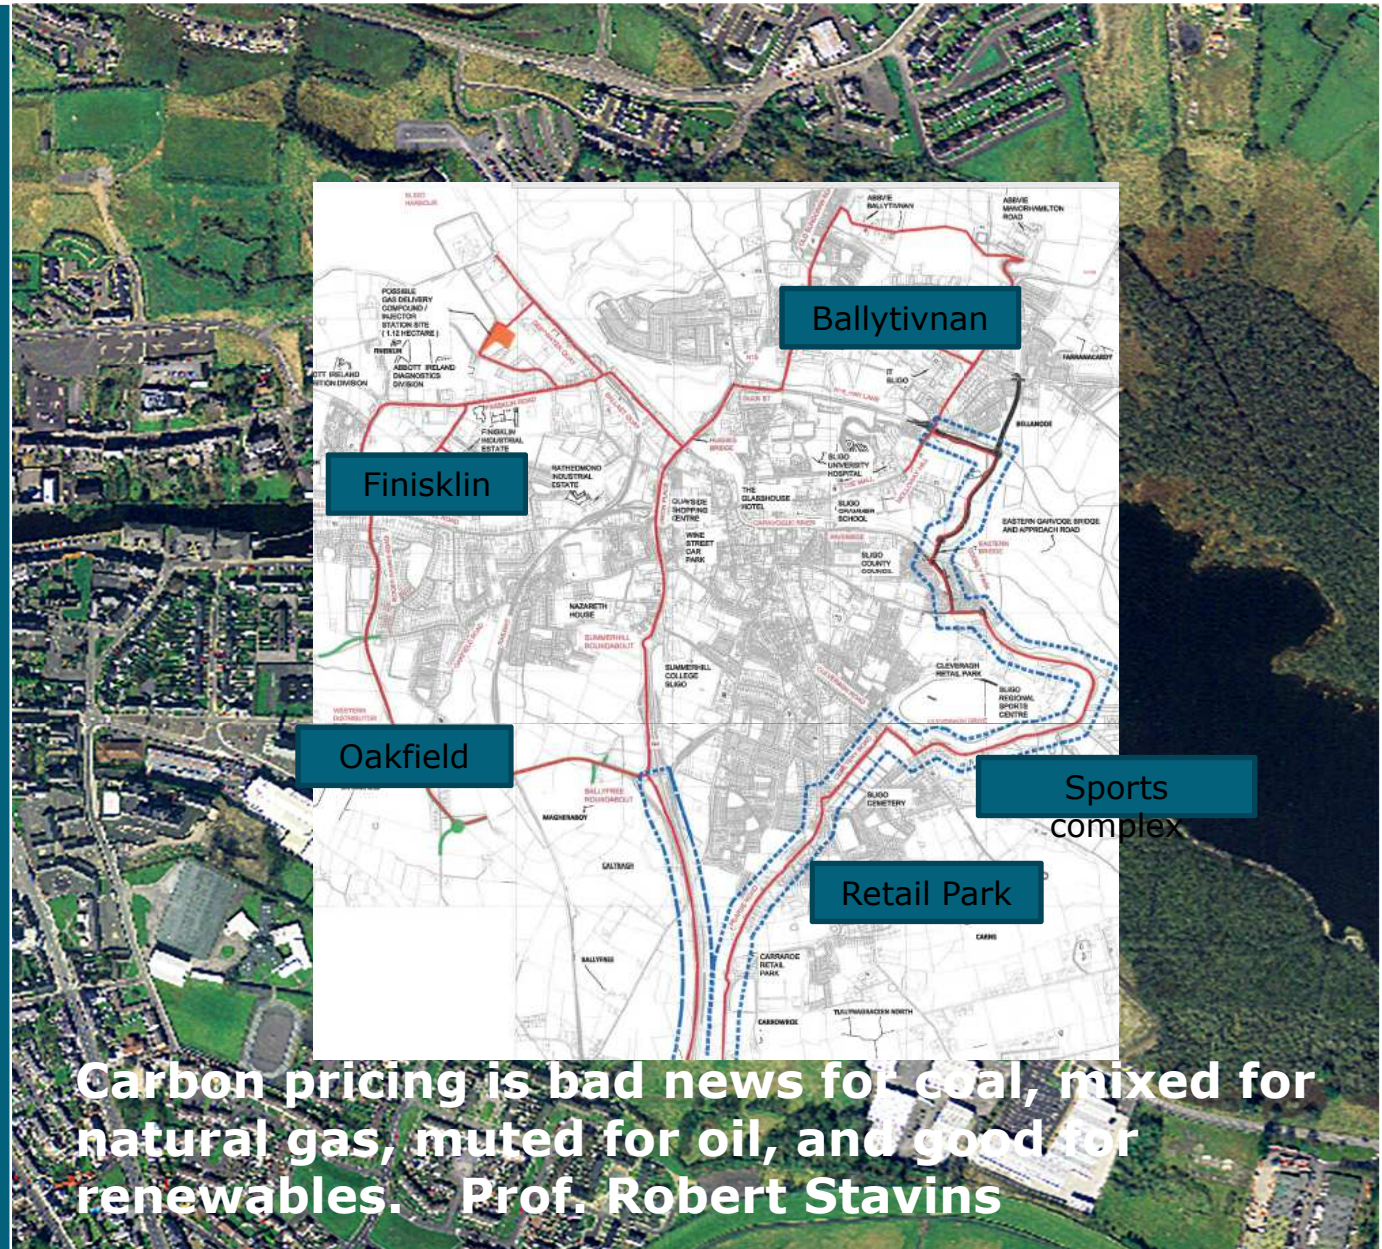

Sligo Local Gas Network

Total Investment:
•€9,665,000

Funding sought:
•€7,185,000

Carbon pricing is bad news for coal, mixed for natural gas, muted for oil, and good for renewables. Prof. Robert Stavins

An Roinn Tithochta, Pleanála,
Popail agus Rialtais Áitiúil
Department of Housing, Planning,
Community and Local Government